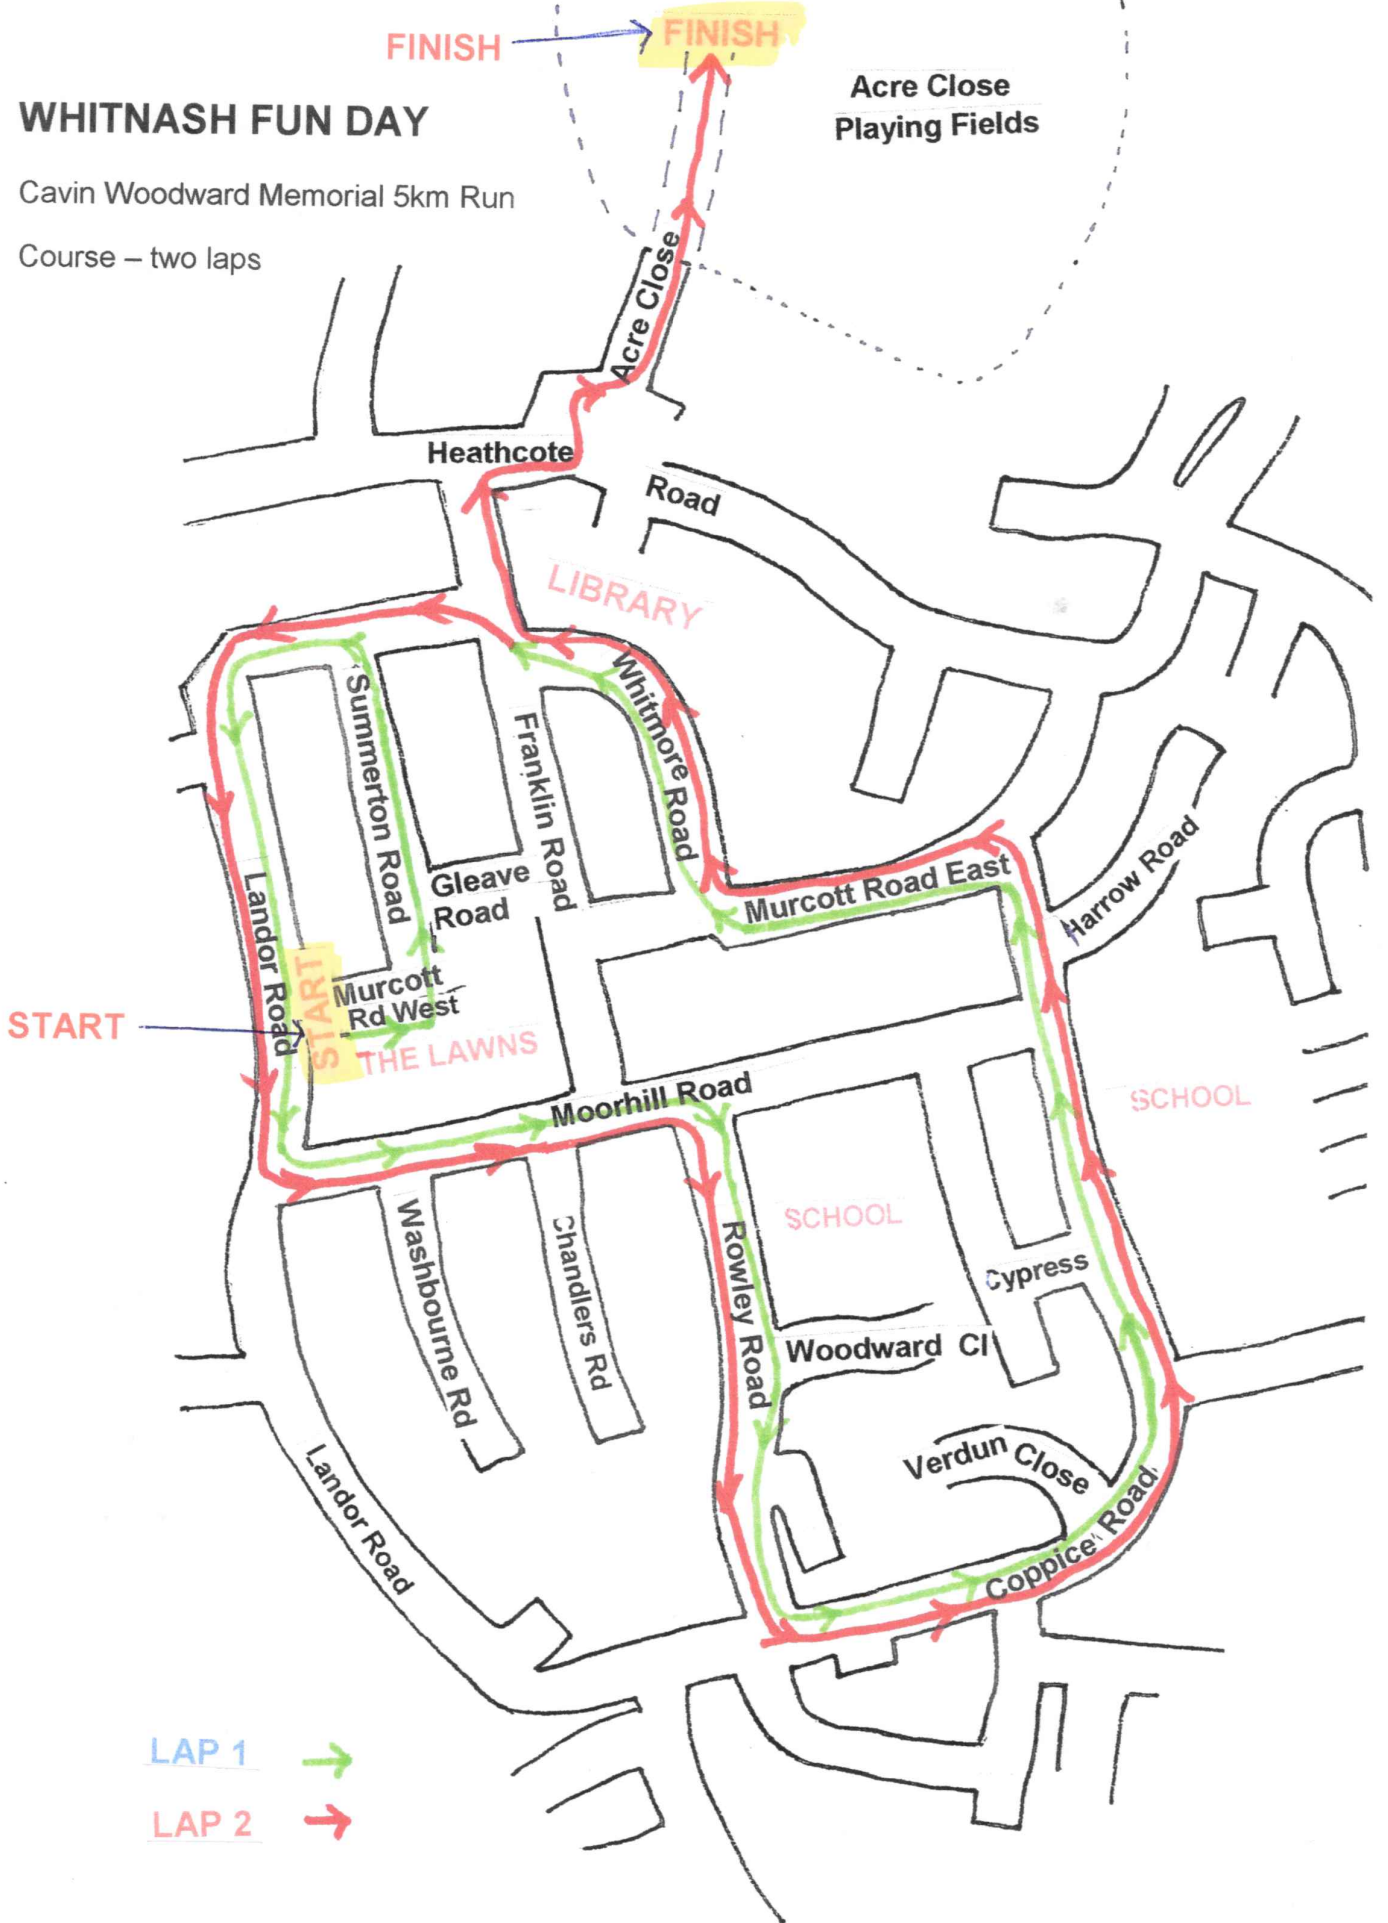

WHITNASH FUN DAY

Cavin Woodward Memorial 5km Run

Course – two laps

FINISH

FINISH

Acre Close
Playing Fields

START

LAP 1 →
LAP 2 →